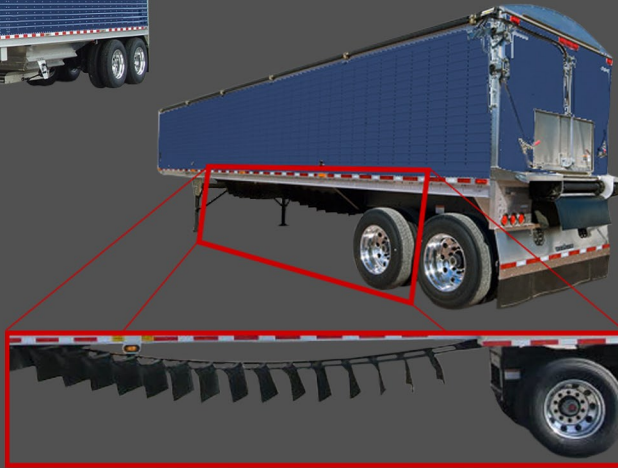

CONSISTENT QUALITY
EXTENSIVE SELECTION

Trailer Parts

Pacific Industries continues to expand its selection of products for the heavy duty trailer market.

Transfer Trailers

Hopper Trailers

Self Unloading Belt Trailers

Tarping Systems

*Bearings & Chains
for Transfer Trailers*

*Bearings for Hopper
Trailers*

*Bearings, Chain, & Sprockets
for Tarping Systems*

*Bearings, Chain, & Sprockets
for Self-Unloading
Belt Trailers*

PII has partnered with Pacific Cargo Control to help simplify your ordering process. Combine a PII power transmission product order with a PCC cargo control order to create a single prepaid order, saving you time and money on freight.